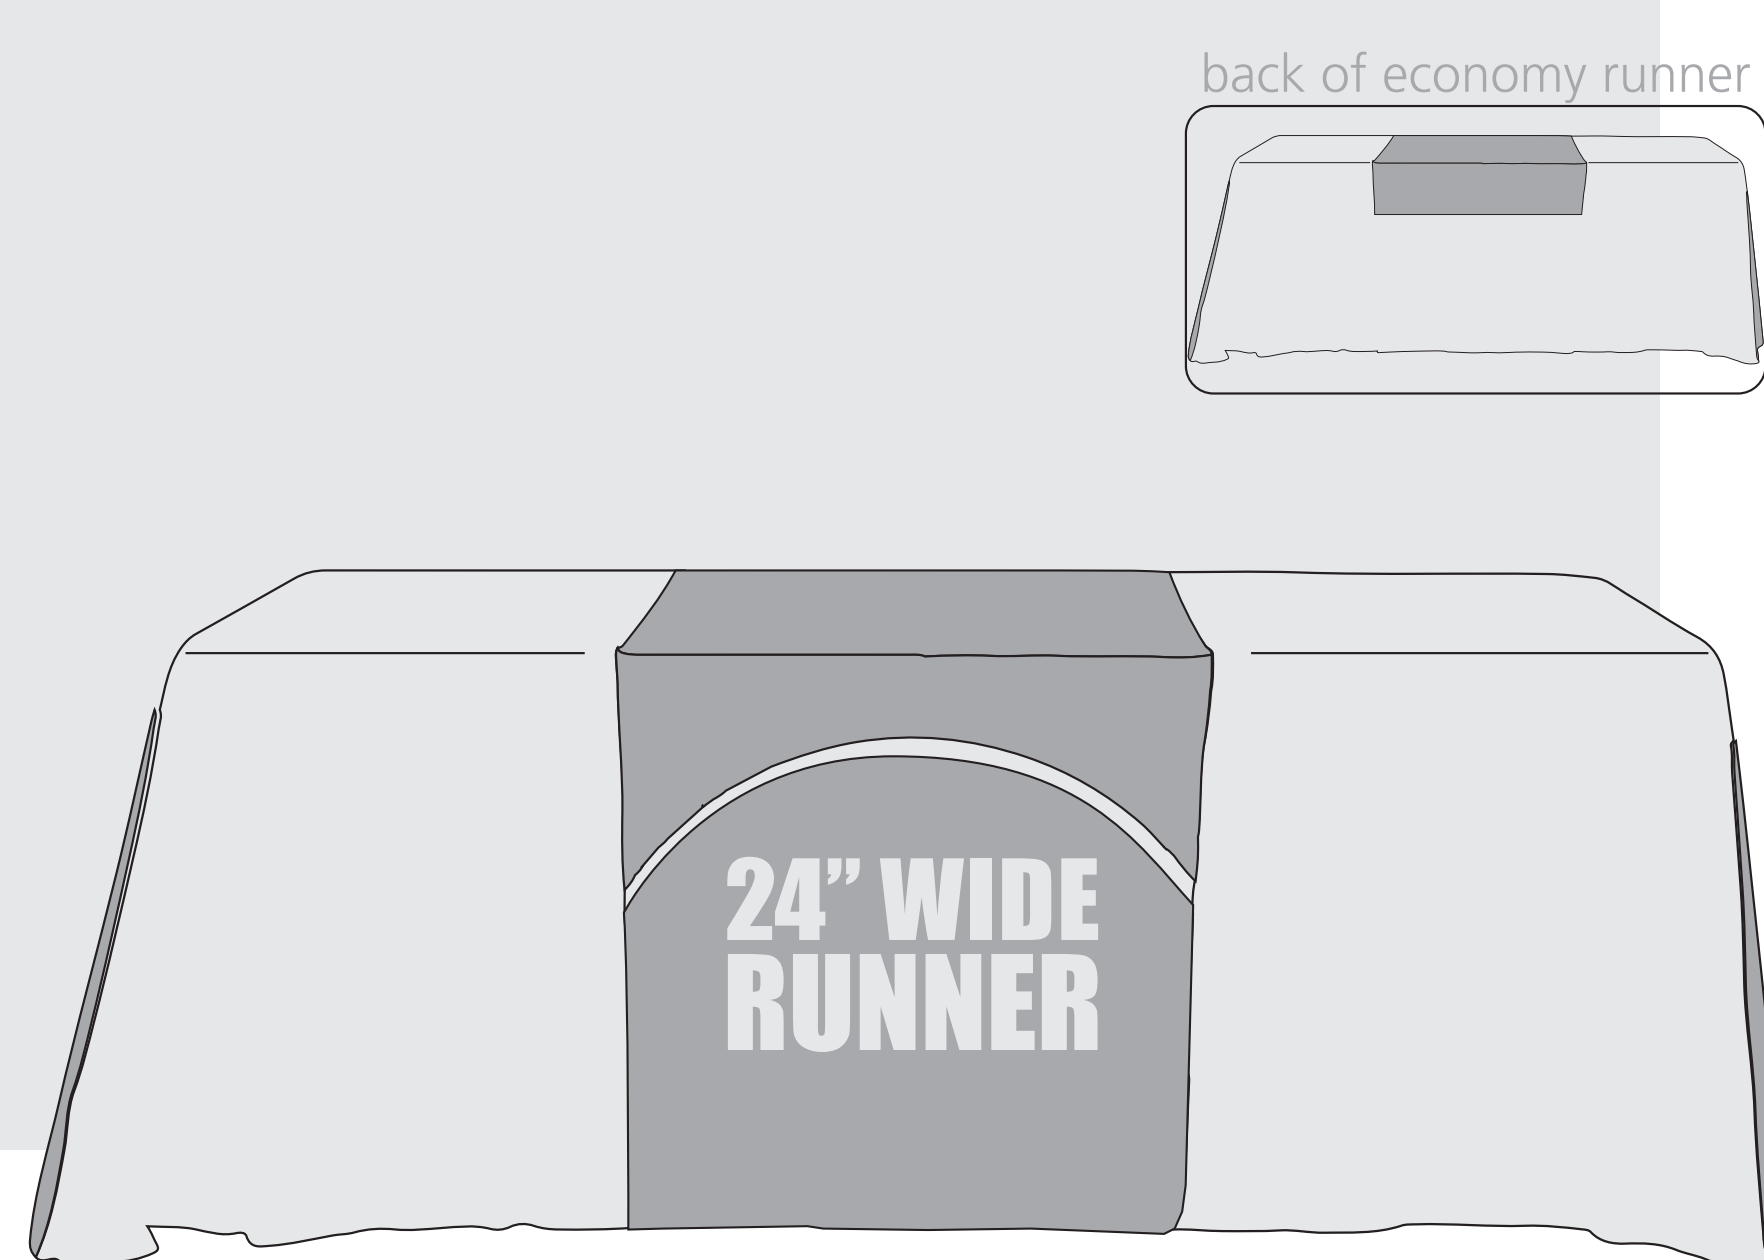

## Table Runners: 24" Economy

---

Total Graphic Area: 24"w X 72 "h  
Front Visual Area: 20"w X 23.5"h (approx.)

DO NOT design any critical elements (text, logos, etc.) within 2" of the edge. Graphic will be heat sealed on all edges.

This template is designed for a standard height table - 30"h

**RECOMMENDED  
FRONT VISUAL AREA**

trim/heat sealed line